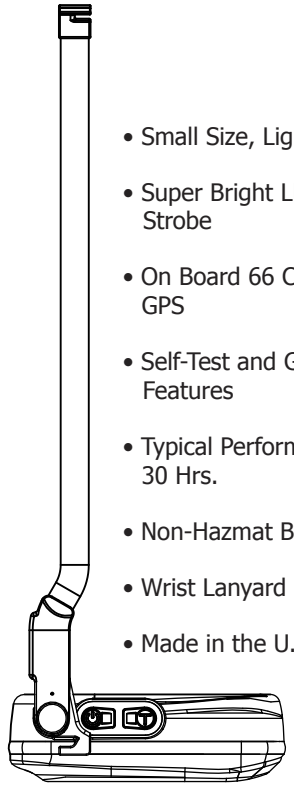

SPECIFICATIONS

Product Number	2880
Model Number	PLB-375
Size	3.3 x 4.8 x 9.9 cm
Weight	130 g
Battery	Non-hazmat lithium batteries
Class	Class 2 Operation @ -20°C
Battery, Replacement Interval	Replacement due six (6) years from date of manufacture or five (5) years after beacon is placed into service, whichever is first, or after emergency use
Battery, Operational Life	Exceeds 24 Hours @ -20°C
Battery, Storage	-40°C to +70°C
Material	Engineered polycarbonate blend
Color	ACR-treuse™ (high visibility yellow)
Activation	Manual
Operation	2 steps: deploy antenna, press ON button. Give clear view of sky
Waterproof	5 m @ 1 hr, 10 m @ 10 min. Factory tested @ 21°C, exceeds RTCM waterproof requirements
Buoyant	No (See ResQLink+ Model)
Accessories	P/N 9521 Flotation Pouch
Approvals	Cospas-Sarsat, FCC, Canada, R&TTE, AMSA
Limited Warranty	5 years
Lead Free	Yes