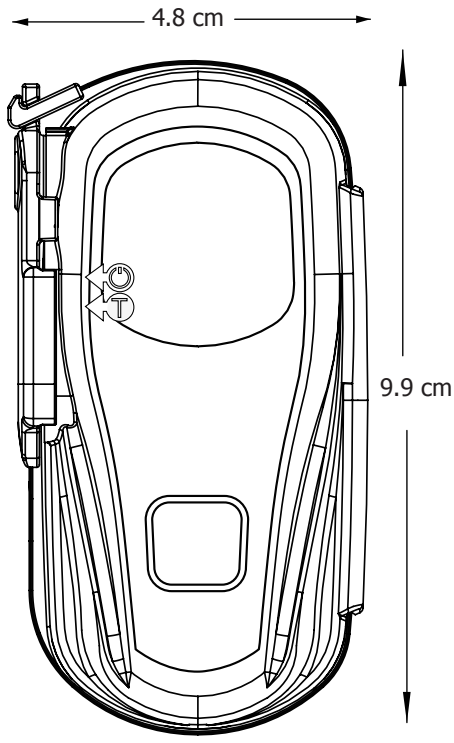

SPECIFICATIONS

Product Number	2880
Model Number	PLB-375
Size	3.3 x 4.8 x 9.9 cm
Weight	130 g
Battery	Non-hazmat lithium batteries
Class	Class 2 Operation @ -20°C
Battery, Replacement Interval	Replacement due six (6) years from date of manufacture or five (5) years after beacon is placed into service, whichever is first, or after emergency use
Battery, Operational Life	Exceeds 24 Hours @ -20°C
Battery, Storage	-40°C to +70°C
Material	Engineered polycarbonate blend
Color	ACR-treuse™ (high visibility yellow)
Activation	Manual
Operation	2 steps: deploy antenna, press ON button. Give clear view of sky
Waterproof	5 m @ 1 hr, 10 m @ 10 min. Factory tested @ 21°C, exceeds RTCM waterproof requirements
Buoyant	No (See ResQLink+ Model)
Accessories	P/N 9521 Flotation Pouch
Approvals	Cospas-Sarsat, FCC, Canada, R&TTE, AMSA
Limited Warranty	5 years
Lead Free	Yes